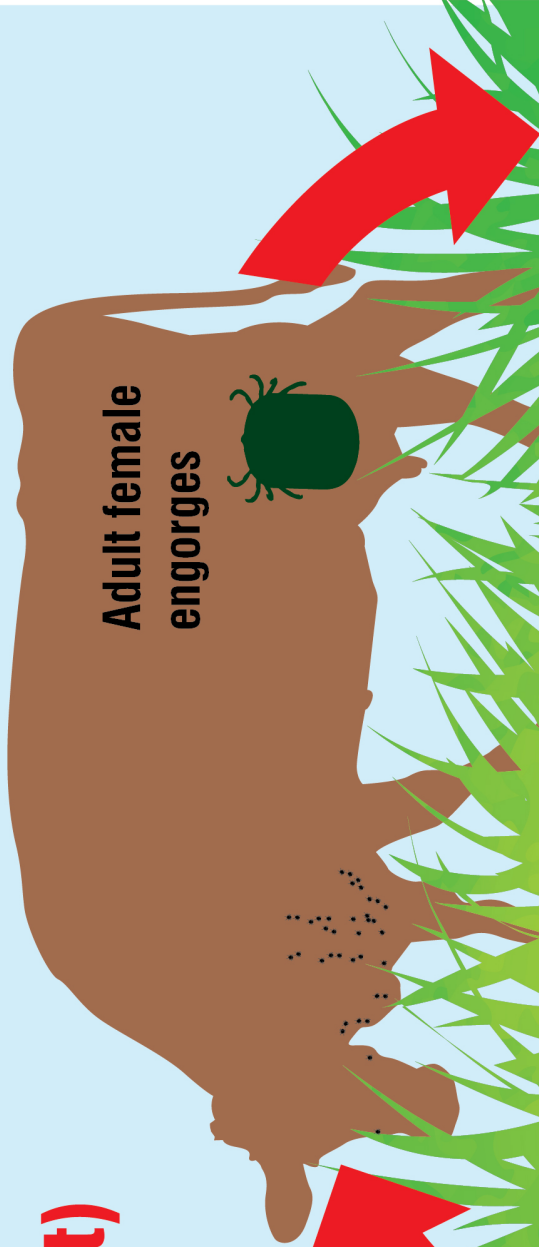

# Cattle Fever Tick Life Cycle (Single Host)

18-35 Days on Animal

Adult female engorges

Live up to  
9 months  
off animal

(Depends on humidity and temperature)

Seed ticks climb on

Seed ticks cluster on grass tips

Engorged female drops and crawls into tussock

Seed tick (larvae) hatch and climb grass

Female lays up to 3,000 eggs and then dies